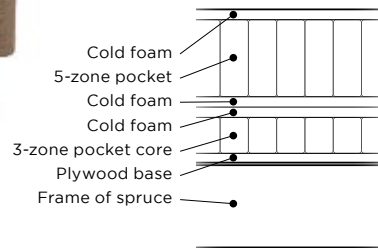

1. **2** Motors
2. Adjustable headrest
   - Continuous adjustment
   - iOS/Android remote control
   - Wireless remote
   - Remote control with cord
   - Memory feature
   - Lamp under the bed
   - Gentle start and stop
   - Power shut-off
   - Battery backup in the event of a power failure

SIRIUS DUOFLEX

5 Pocket zones	2 Spring layers	■ Soft ■ Medium ■ Firm ■ Extra Firm	■ 80 x 200* cm ■ 90 x 200* cm ■ 105 x 200* cm ■ 120 x 200* cm	■ 140 x 200* cm ■ 160 x 200* cm ■ 180 x 200* cm ■ 210 x 200* cm	11 Fabric colours

* Also available in 210 cm length.